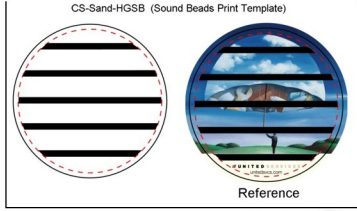

CS-Sand-HG asi/45820 HourGlass Plates and Band Template  
Plate Dia: 61.5mm

 Maximum logo molded: 57.5mm Dia

Band Dia: 11mm(H)x206mm(W)

 Maximum logo printed: 9mm(H)x190mm(W)