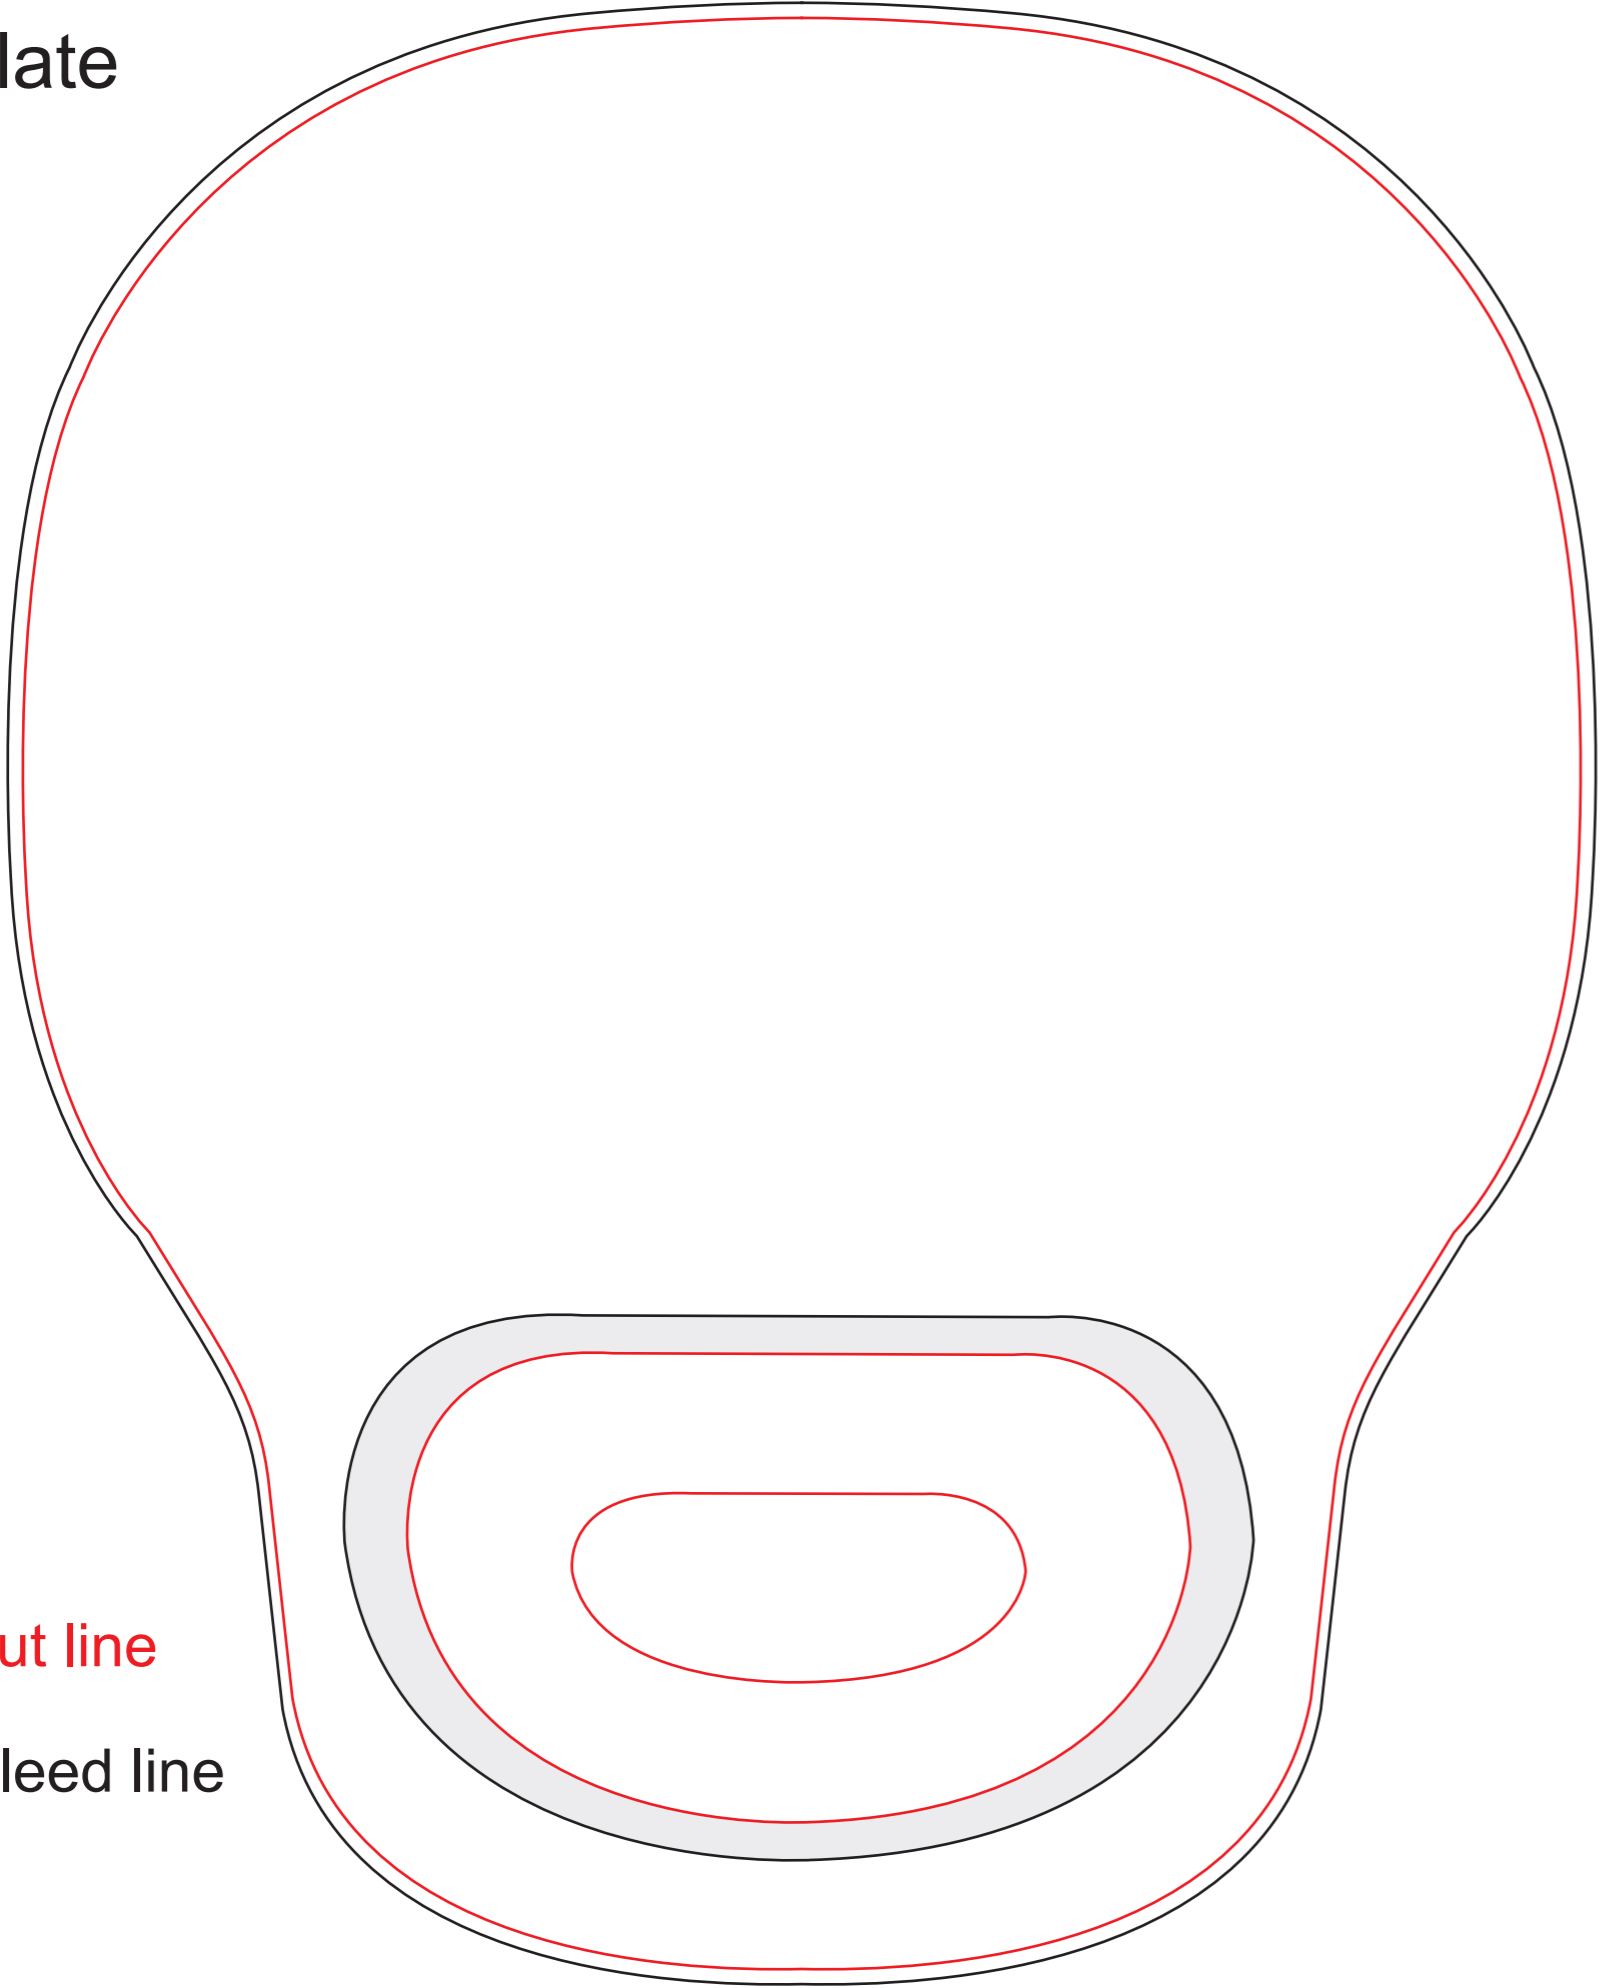

Combo Pad  
size:210 X 262mm  
mar 26/2008

# Template

 cut line  
 bleed line

size : 123 mm x 67 mm

wrist-imprint  imprint area

above

wrist-imprint

below