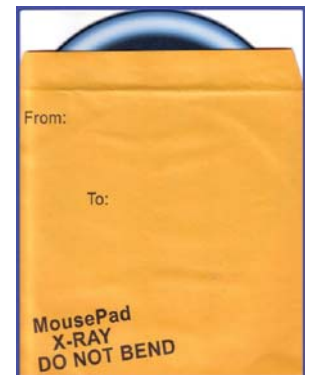

PC-PCUP  
CUSTOM FULL COLOR  
TRANSLUCENT PEN CUP

1-FULL COLOR PRINTING  
STOCK X-RAY IMAGES  
AVAILABLE

STOCK RING COLOR  
BLACK 500  
ANY COLOR RING 1000+

Top Ring Bottom Ring

SHIPS FLAT-GREAT MAILER!  
SIMPLE SELF ASSEMBLY

PC-100  
8" CIRCLE

PC-XRAY HAND STOCK  
8.5" CIRCLE

PC-XRAY BRAIN (STOCK)  
8.5" CIRCLE

Optional X-Ray envelope

**Promo-Clear™**

**Pricing and Leadtimes**

Product number	500	1000	2500	5000
PC-100 8" circle	5.50	4.75	3.75	3.25
PC-200 8.75" x 7" Rectangle	5.50	4.75	3.75	3.25
PC-X-RAY Stock Art 8.5" circle	5.65	4.95	3.95	3.45 4R
PC-PCUP Pen Cup	5.95	4.60	3.30	2.95 4R
Additional Colors	+1.10	+1.10	+1.10	+1.10 4P
4/color process add	+1.60	+1.60	+1.60	+1.60 4R
<b>RUSH AIR 4-5 weeks</b>	<b>FREE</b>	<b>FREE</b>	<b>+50g.</b>	<b>+50g</b>
Normal delivery 2500+ units	7-8 weeks			